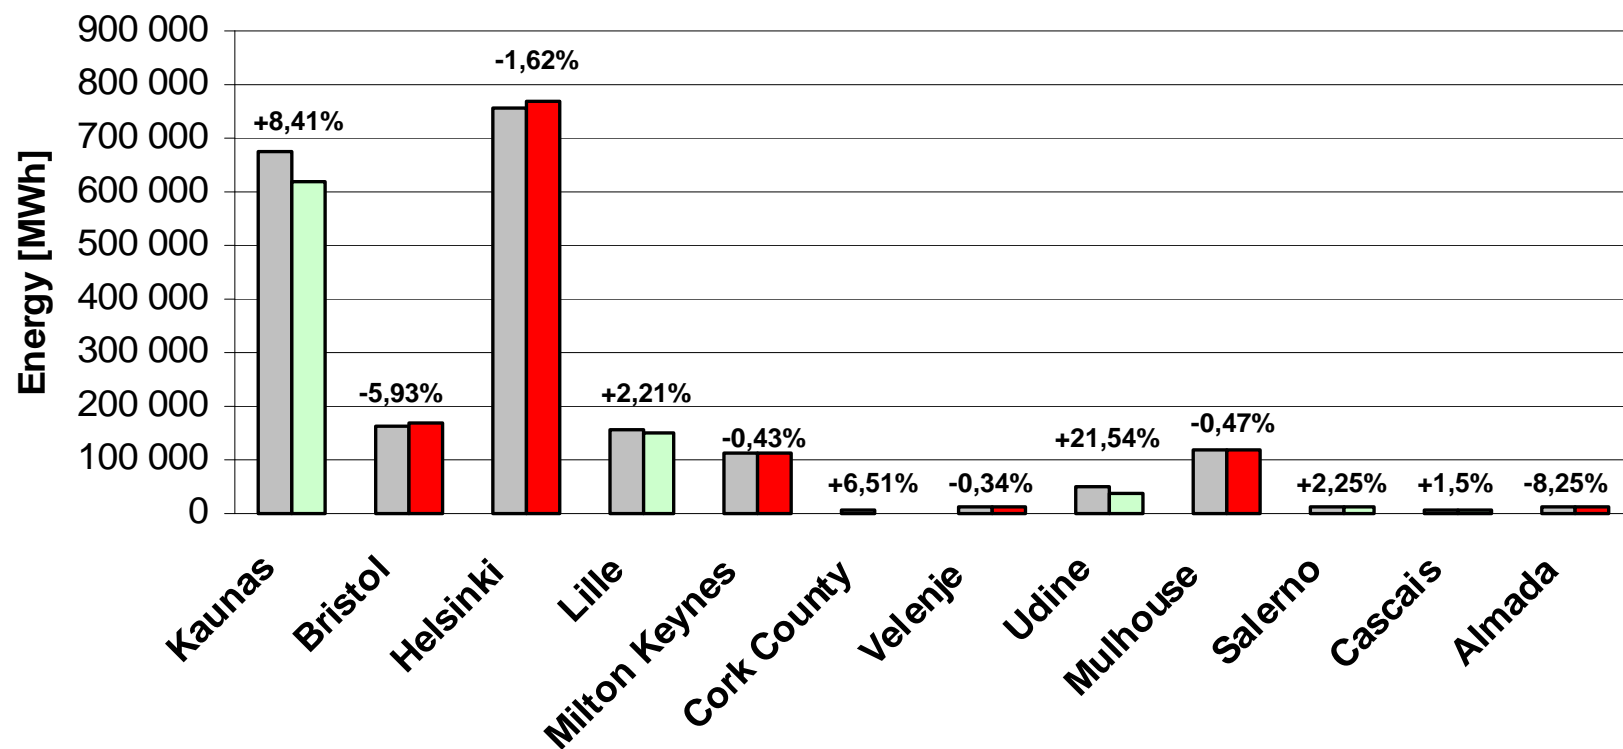

Annual energy consumption in public buildings

Reference year (2007 or 2008)
 R+2 (2009 or 2010) -- positive (green) or negative (red) movement

Annual emissions in public buildings

Reference year (2007 or 2008)
 R+2 (2009 or 2010) -- positive (green) or negative (red) movement

Annual water consumption in public buildings

□ Reference year (2007 or 2008)

■ R+2 (2009 or 2010) -- positive (green) or negative (red) movement