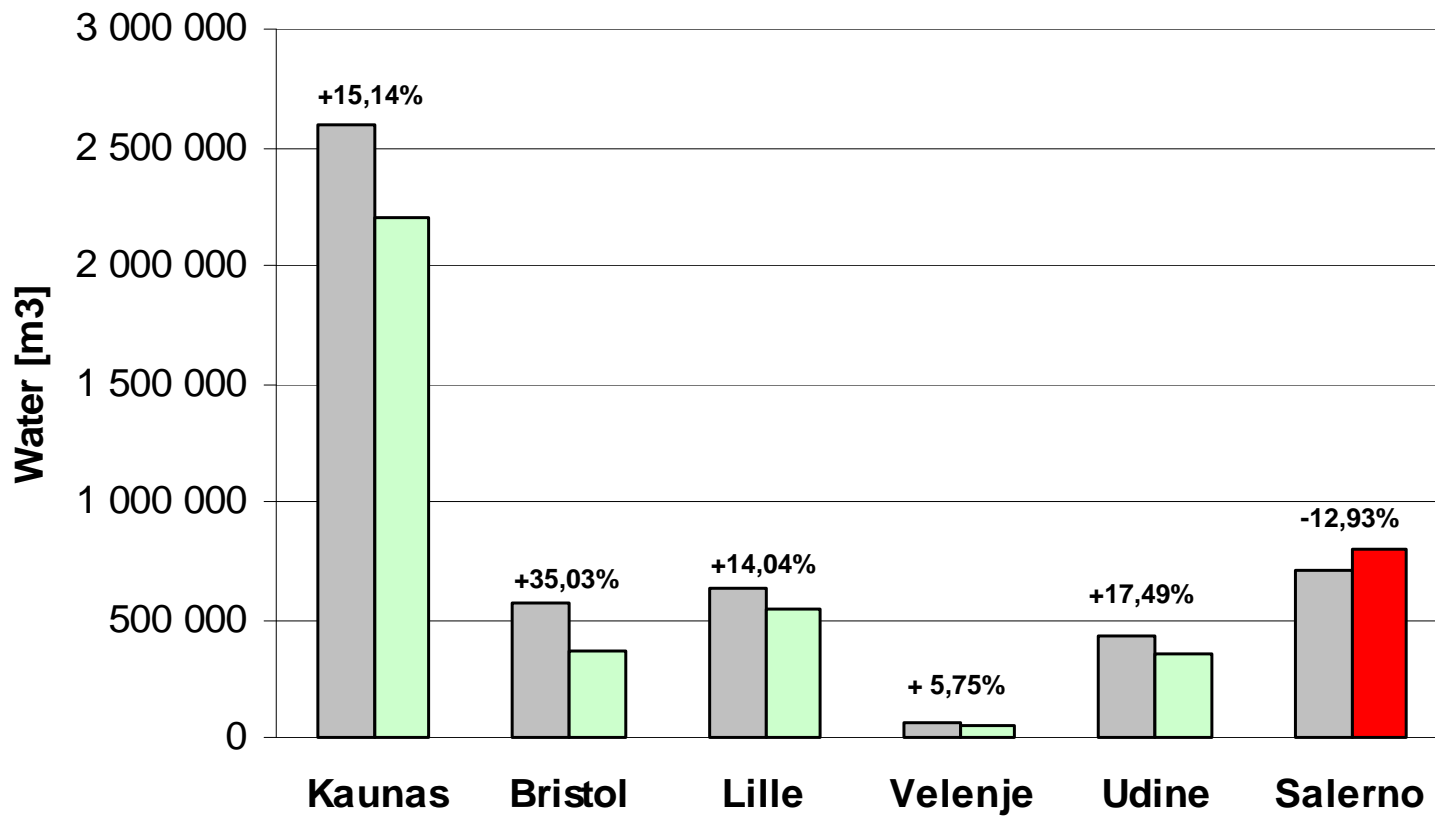

Annual energy consumption in public buildings

Reference year (2007 or 2008)
 R+2 (2009 or 2010) -- positive (green) or negative (red) movement

Annual emissions in public buildings

Reference year (2007 or 2008)
 R+2 (2009 or 2010) -- positive (green) or negative (red) movement

Annual water consumption in public buildings

□ Reference year (2007 or 2008)

■ R+2 (2009 or 2010) -- positive (green) or negative (red) movement