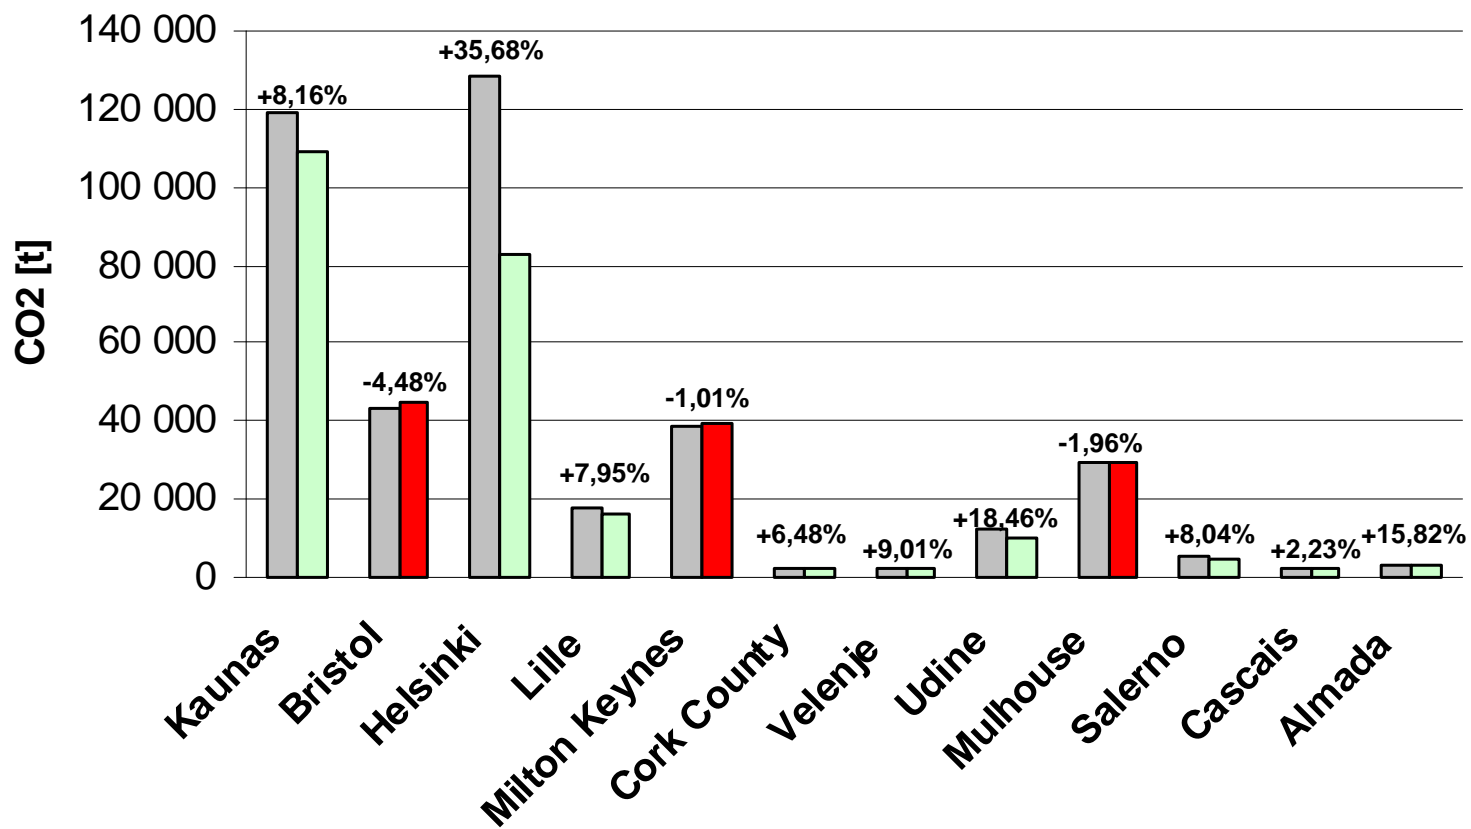

Annual energy consumption in public buildings

Reference year (2007 or 2008)
 R+2 (2009 or 2010) -- positive (green) or negative (red) movement

Annual emissions in public buildings

Reference year (2007 or 2008)
 R+2 (2009 or 2010) -- positive (green) or negative (red) movement

Annual water consumption in public buildings

□ Reference year (2007 or 2008)

■ R+2 (2009 or 2010) -- positive (green) or negative (red) movement