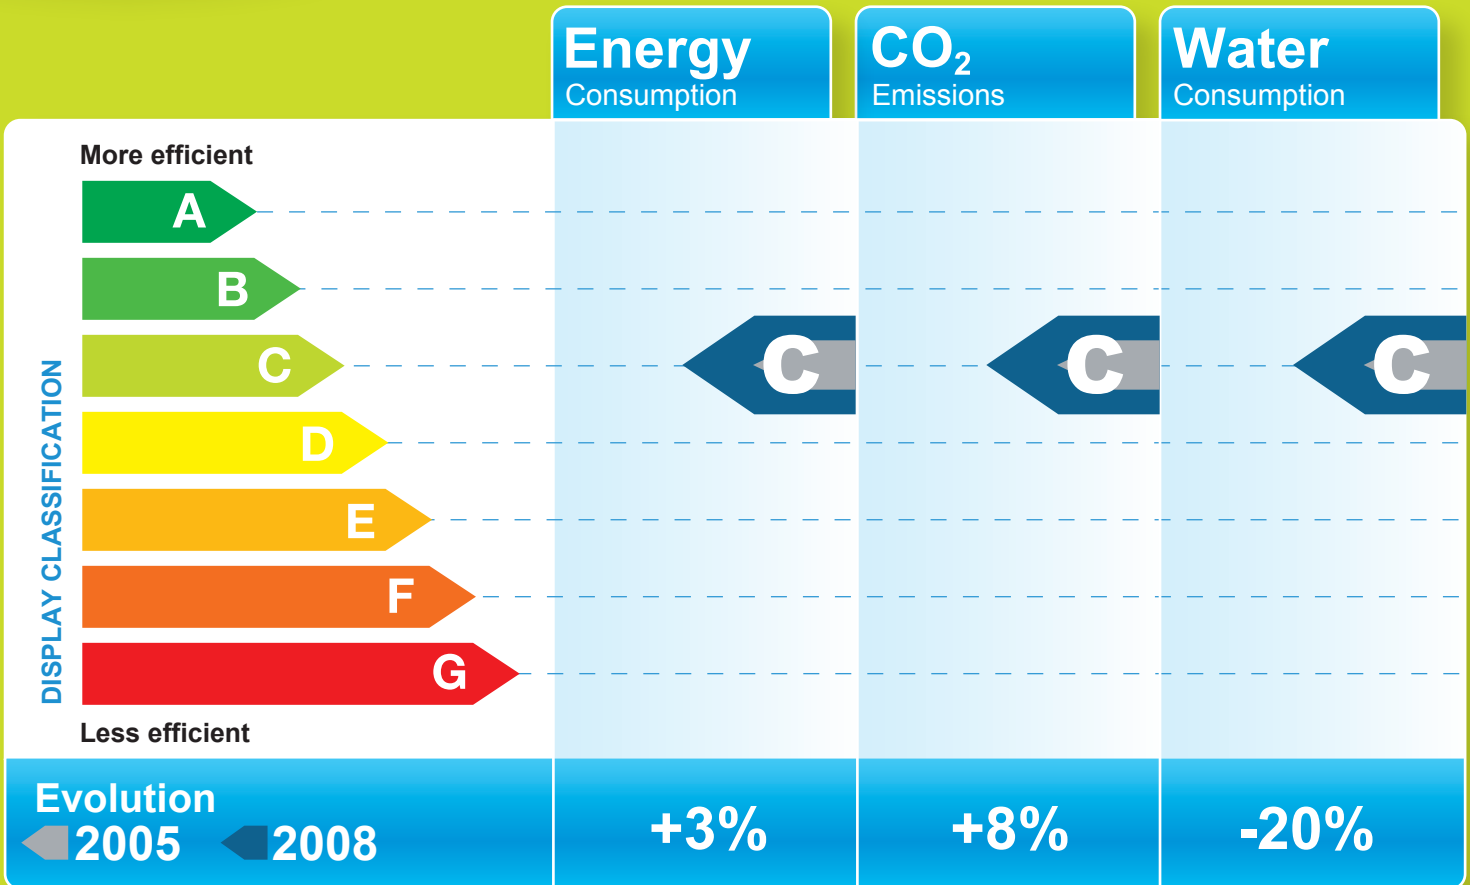

## How does this building compare?

Category: Professional school  
Operating hours: 3120h

Area: 2597m<sup>2</sup>