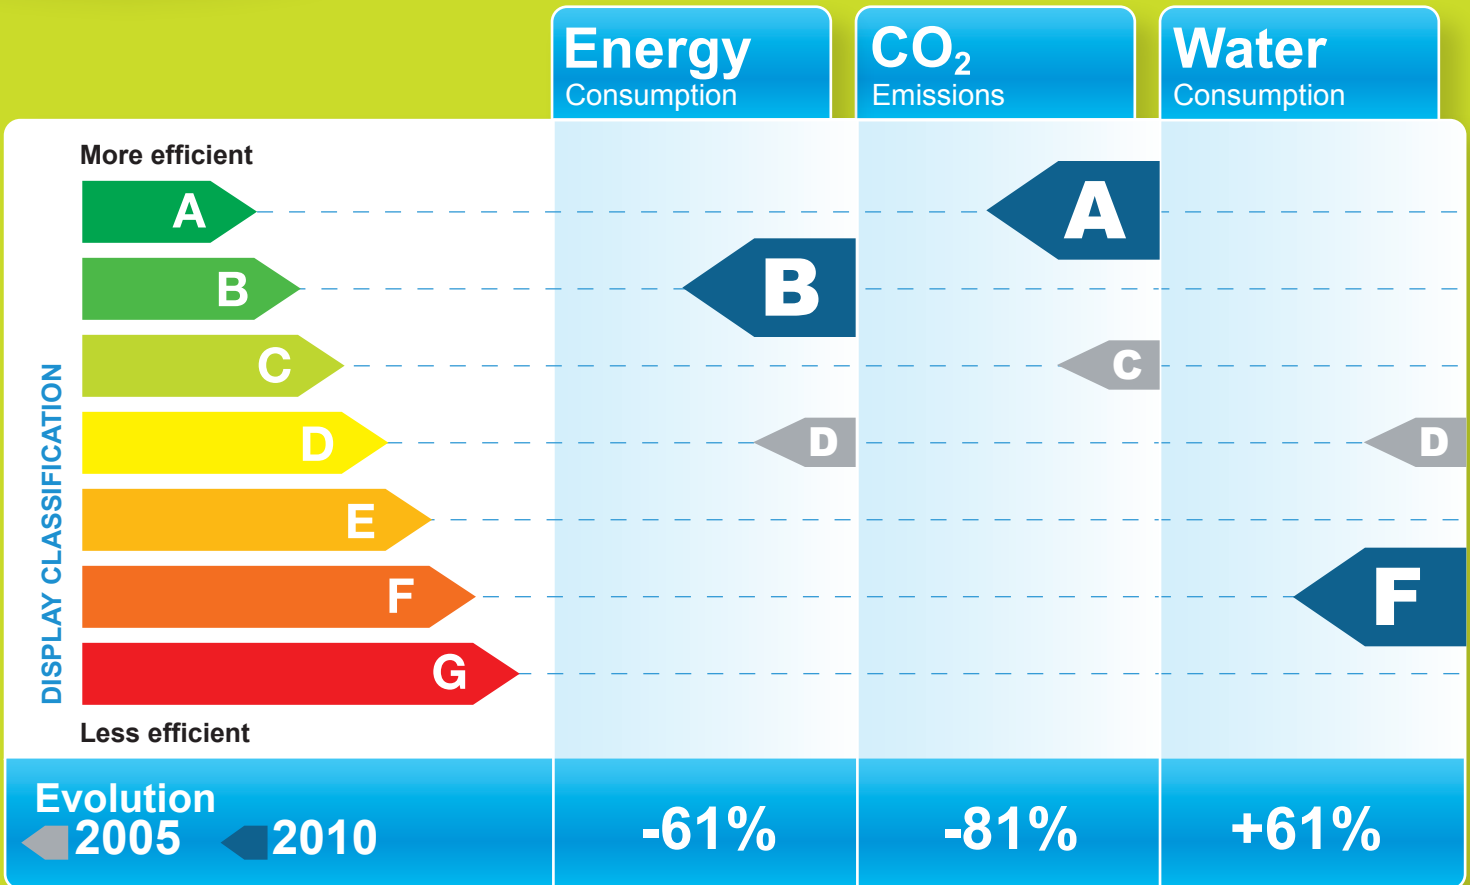

## How does this building compare?

Category: Meeting places  
Operating hours: 624h

Area: 1720m<sup>2</sup>  
Year of construction: 1944