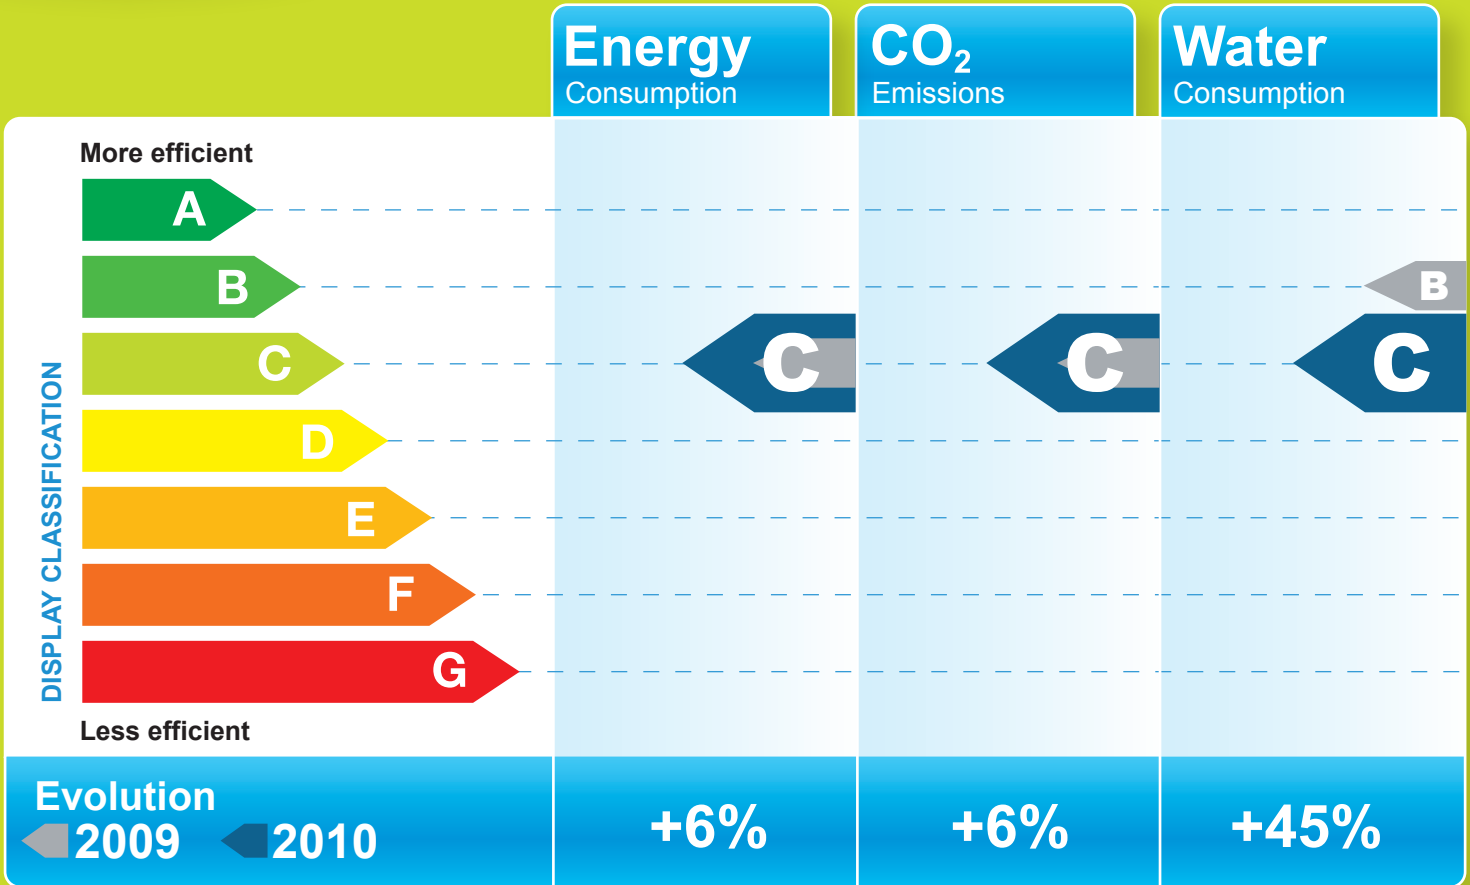

St Bernadettes School

How does this building compare?

Category: General school
Operating hours: 3900h

Area: 2168m²

What solutions have been implemented?