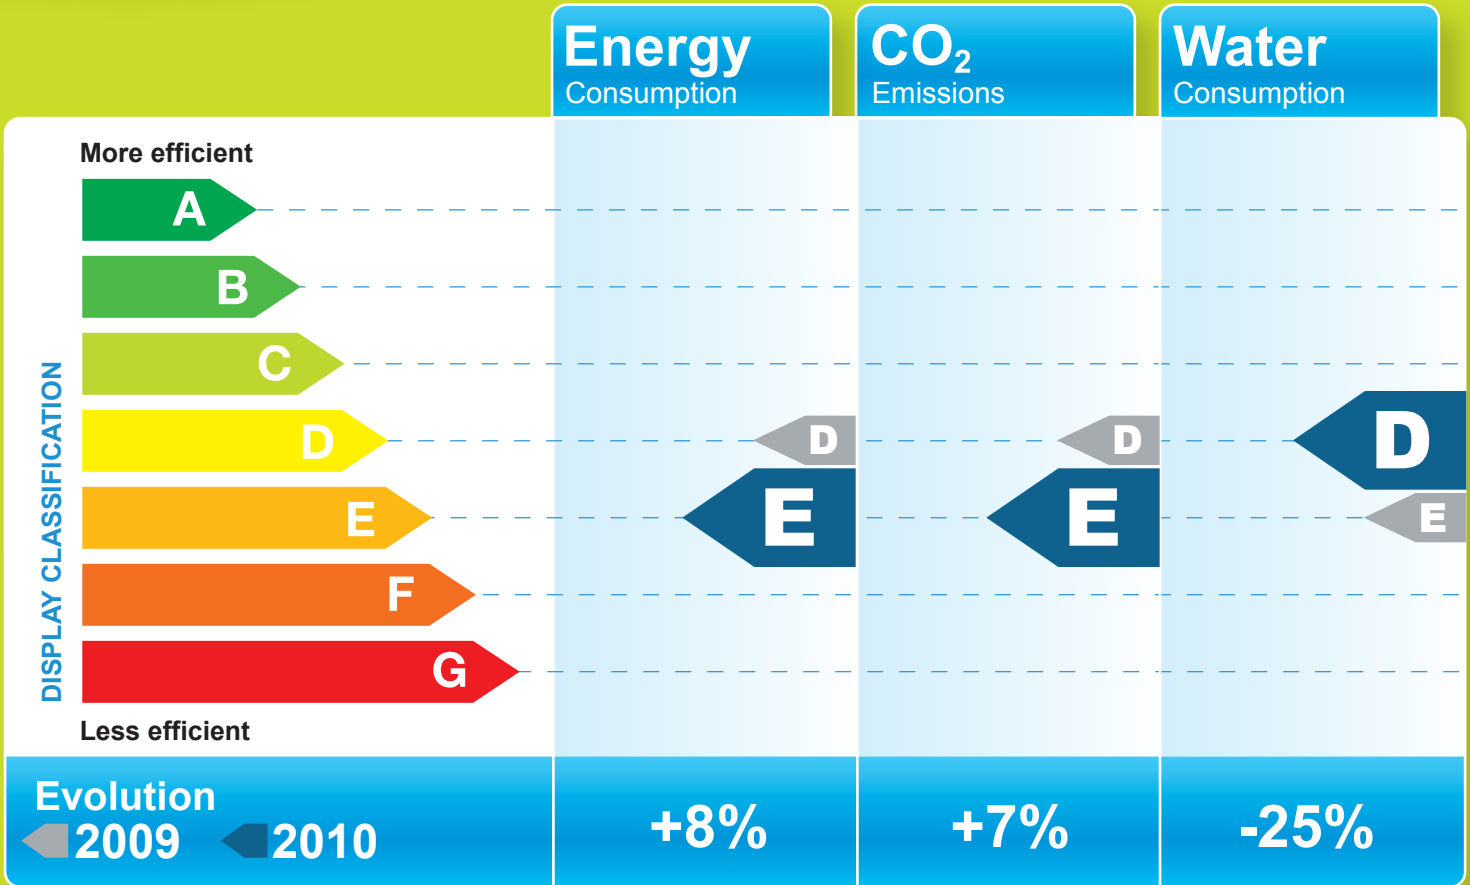

Howe Park School

How does this building compare?

Category: General school

Area: 1262m²

What solutions have been implemented?

Milton Keynes Council
 Environment Directorate
 Jeremy DRAPER
 Tel +44 01908 252652
 jeremy.draper@milton-keynes.gov.uk