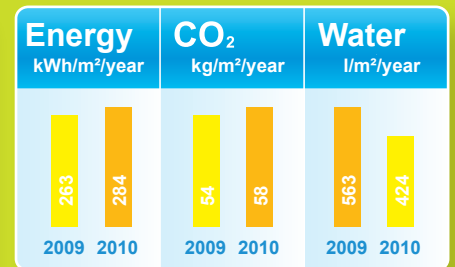

Howe Park School

How does this building compare?

Category: General school

Area: 1262m²

What solutions have been implemented?

Milton Keynes Council
 Environment Directorate
 Jeremy DRAPER
 Tel +44 01908 252652
 jeremy.draper@milton-keynes.gov.uk