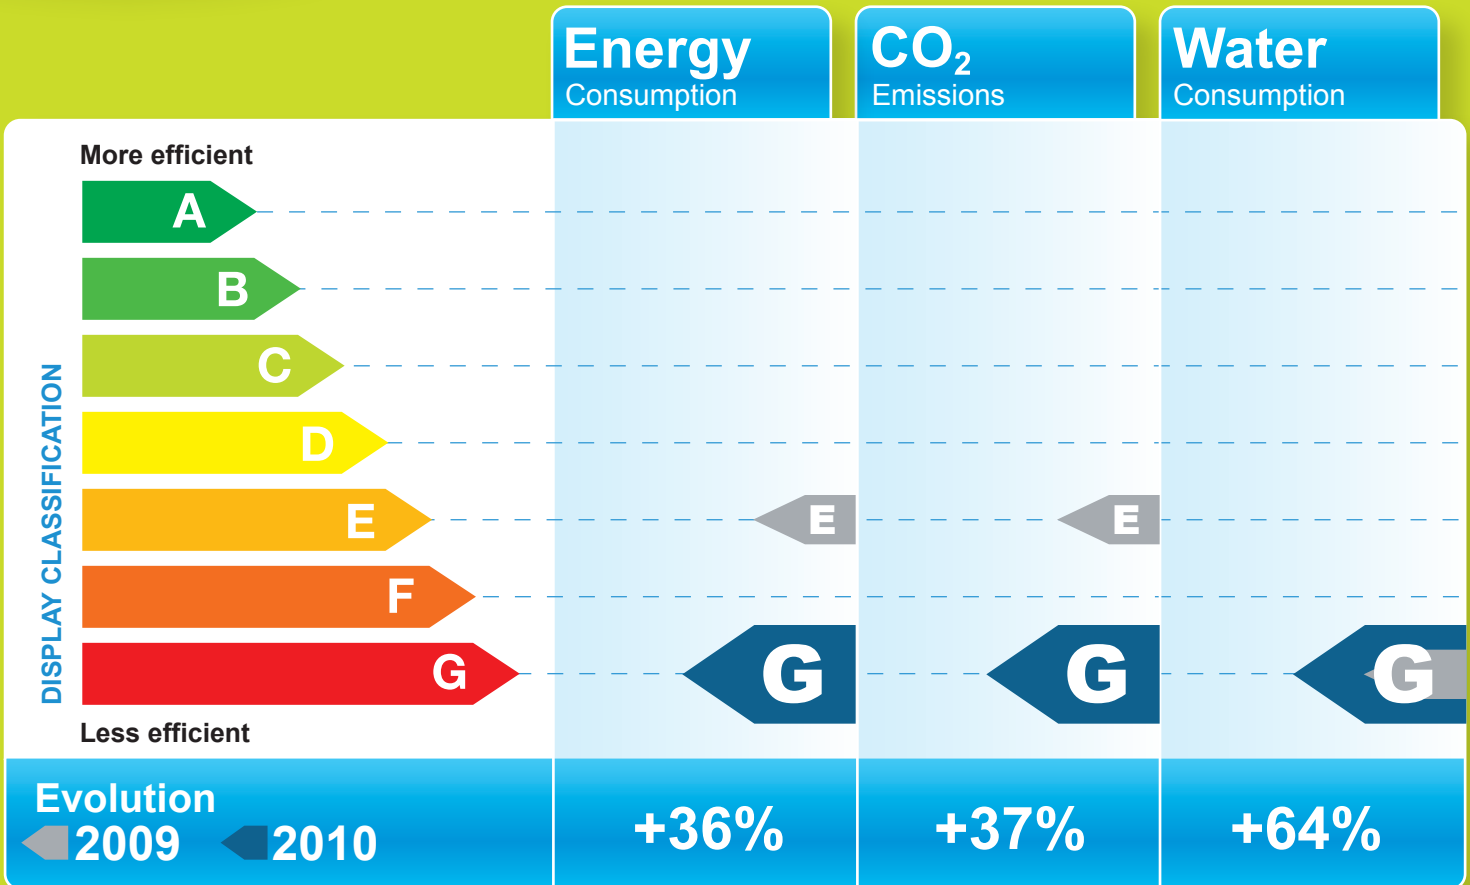

## How does this building compare?

Category: General school  
Operating hours: 1400h

Area: 2380m<sup>2</sup>

**What solutions have been implemented?**