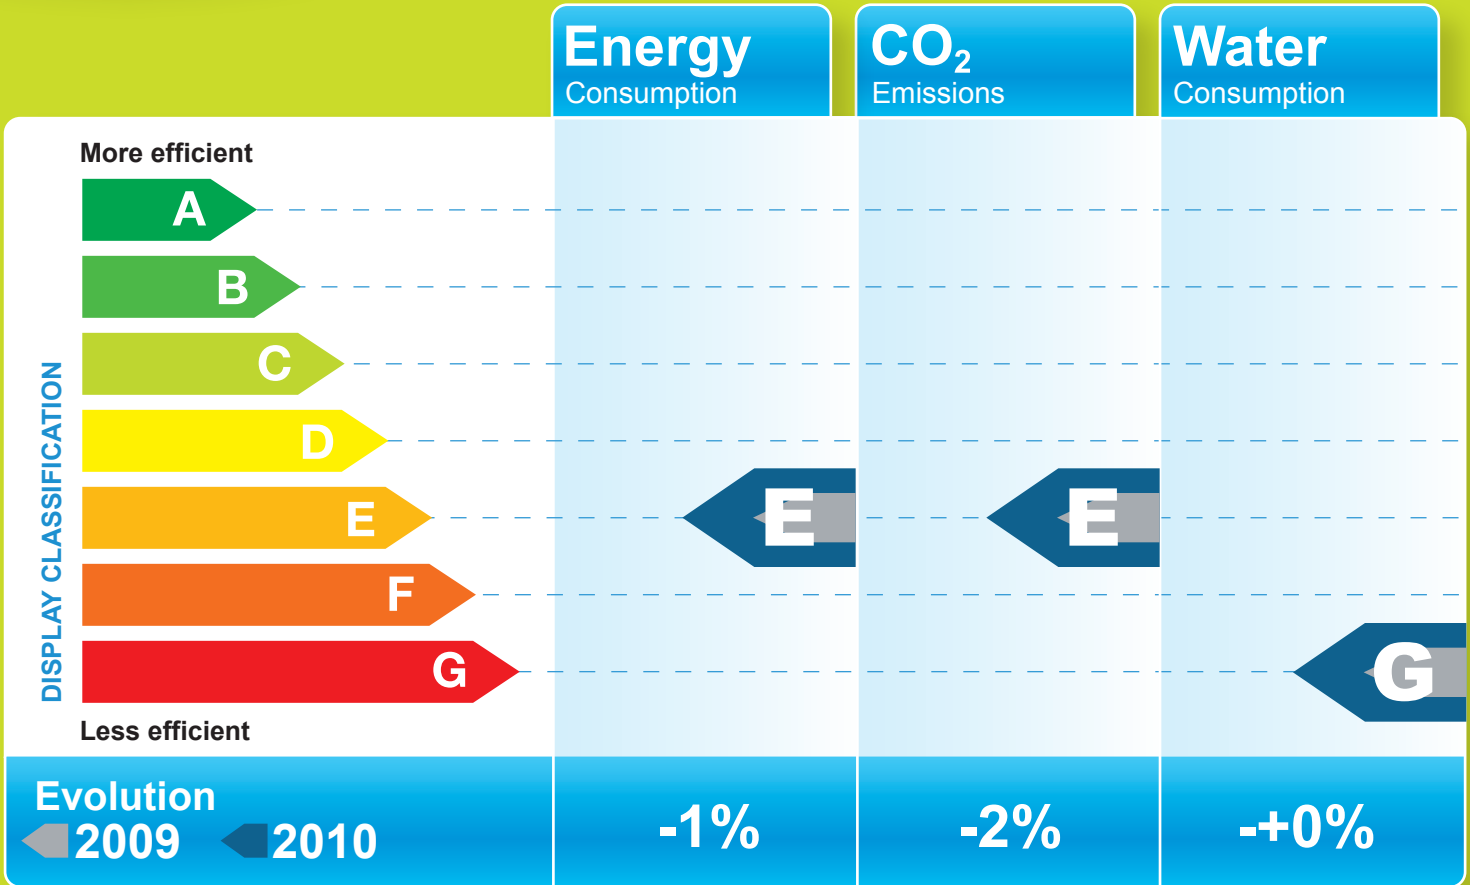

Denbigh School

How does this building compare?

Category: General school
Operating hours: 1400h

Area: 11264m²

What solutions have been implemented?