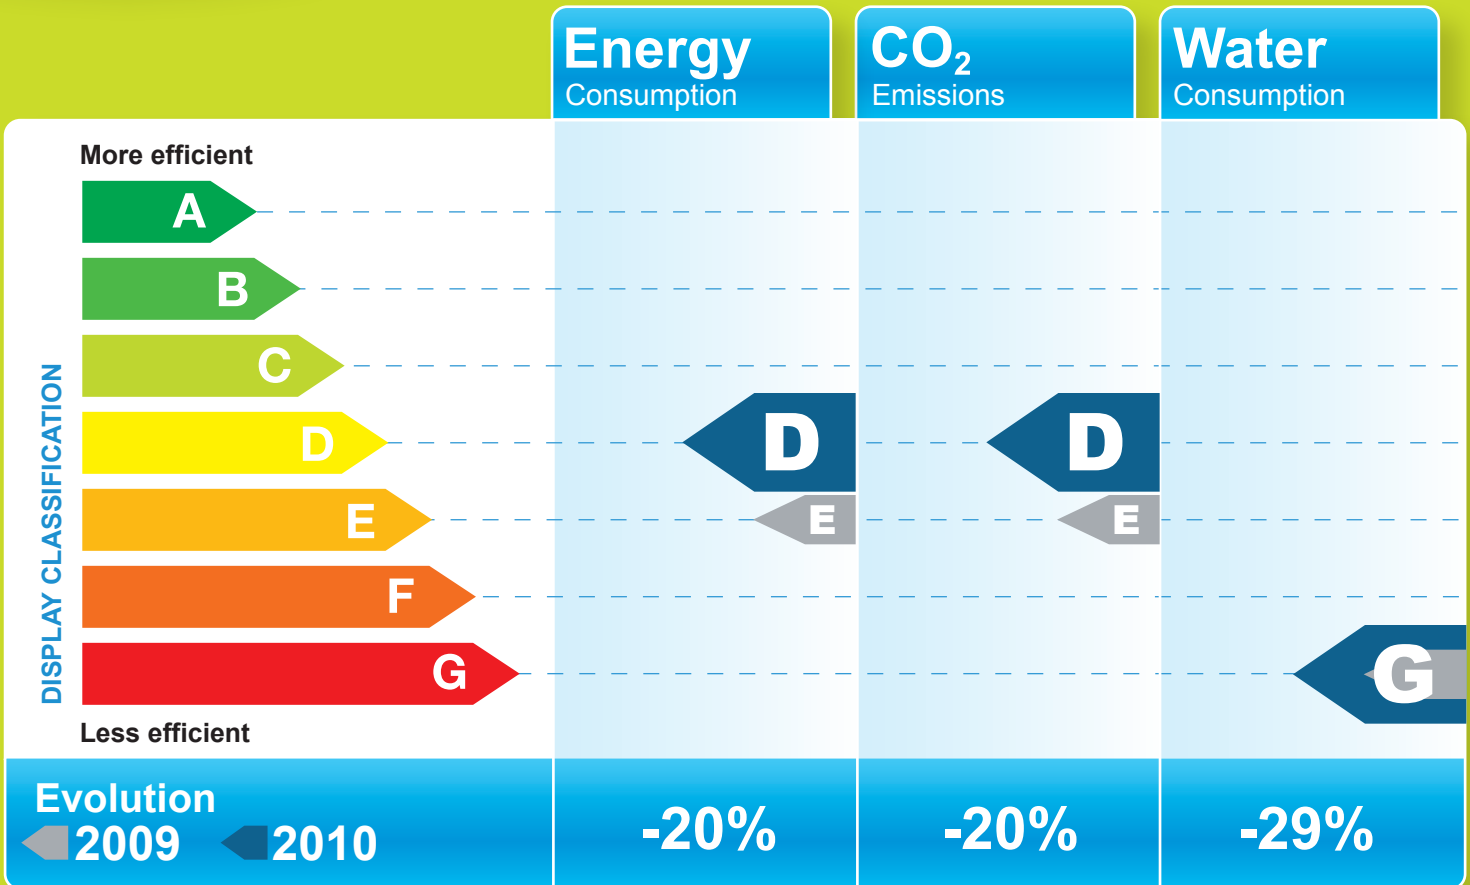

## How does this building compare?

Category: General school  
Operating hours: 1400h

Area: 1876m<sup>2</sup>

**What solutions have been implemented?**