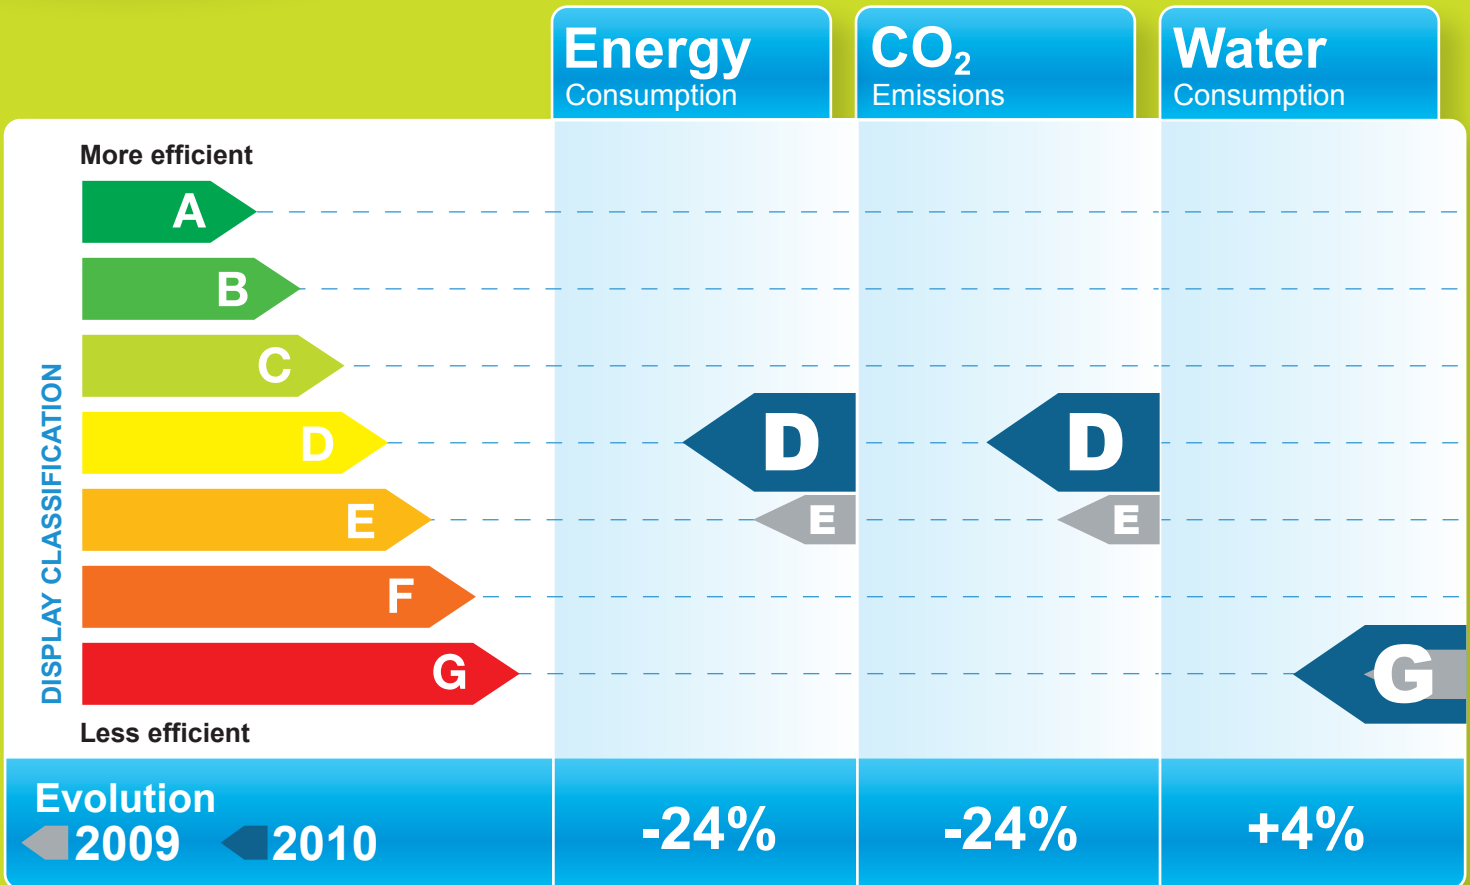

Greenleys First School

How does this building compare?

Category: General school
Operating hours: 1400h

Area: 1149m²

What solutions have been implemented?

Milton Keynes Council
Environment Directorate
Jeremy DRAPER
Tel +44 01908 252652
jeremy.draper@milton-keynes.gov.uk