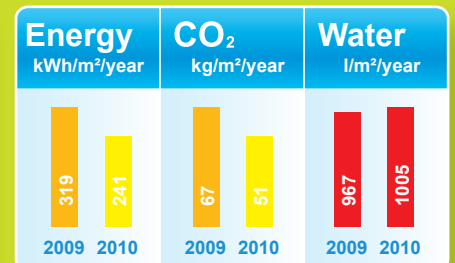

Greenleys First School

How does this building compare?

Category: General school
Operating hours: 1400h

Area: 1149m²

What solutions have been implemented?

Milton Keynes Council
Environment Directorate
Jeremy DRAPER
Tel +44 01908 252652
jeremy.draper@milton-keynes.gov.uk