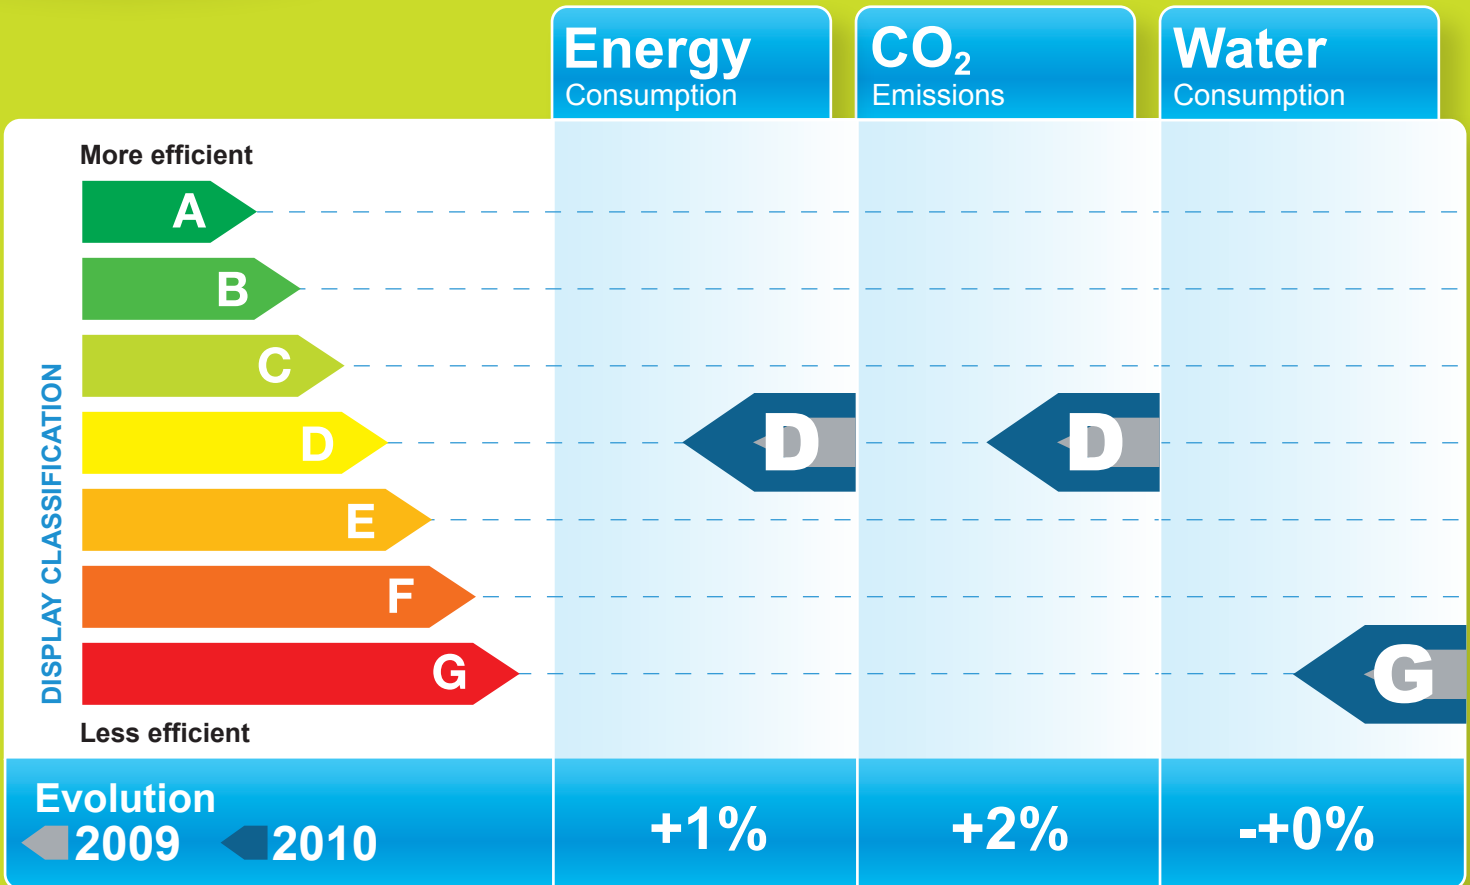

Monkston Primary School

How does this building compare?

Category: General school
Operating hours: 1400h

Area: 2043m²

What solutions have been implemented?