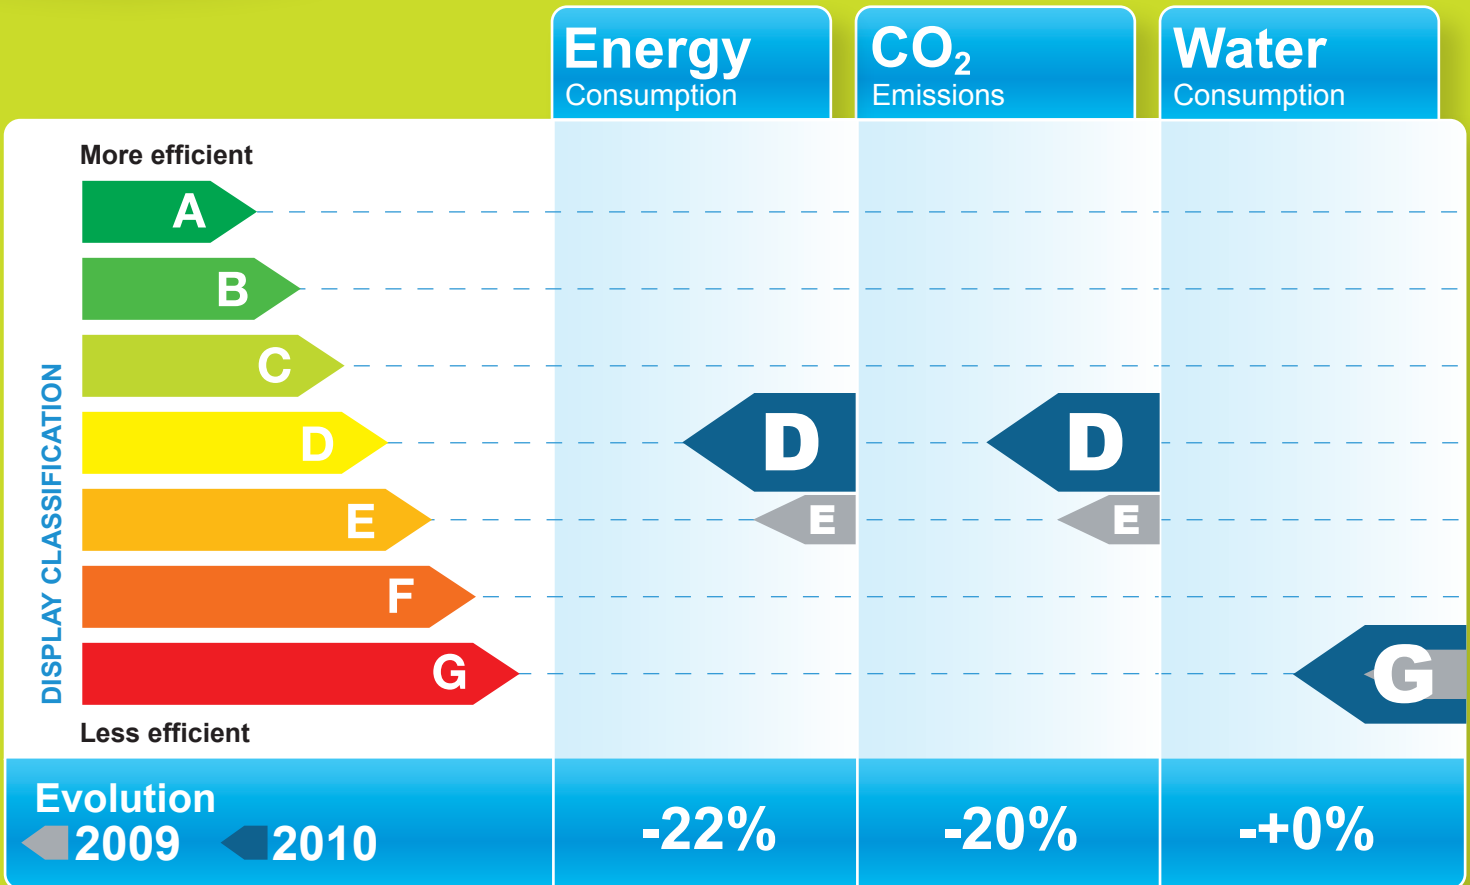

Portfields Combined School

How does this building compare?

Category: General school
Operating hours: 1400h

Area: 2714m²

What solutions have been implemented?

€