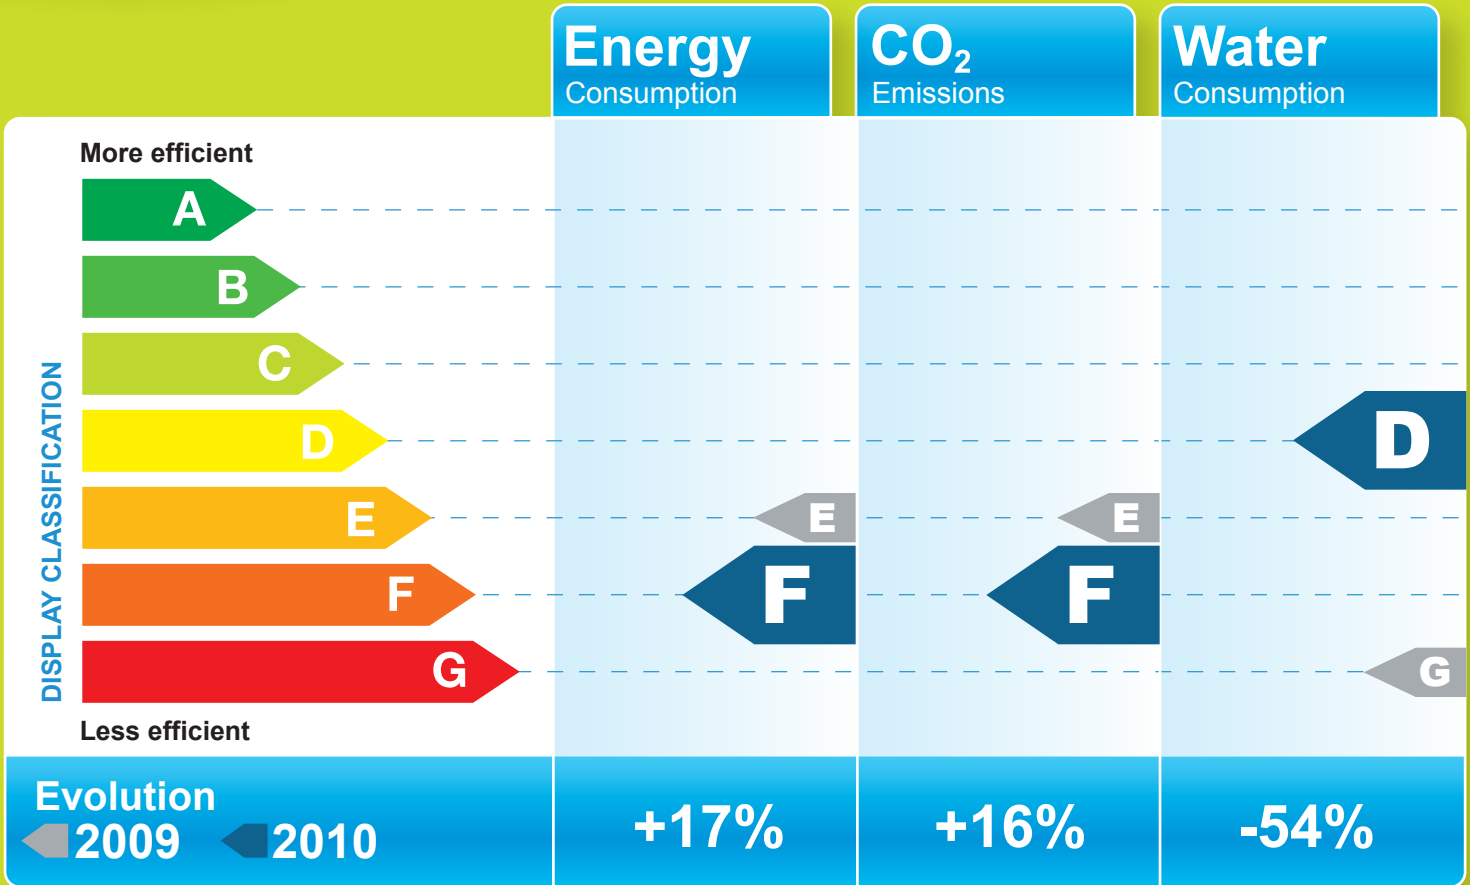

## How does this building compare?

Category: General school  
Operating hours: 1400h

Area: 1505m<sup>2</sup>