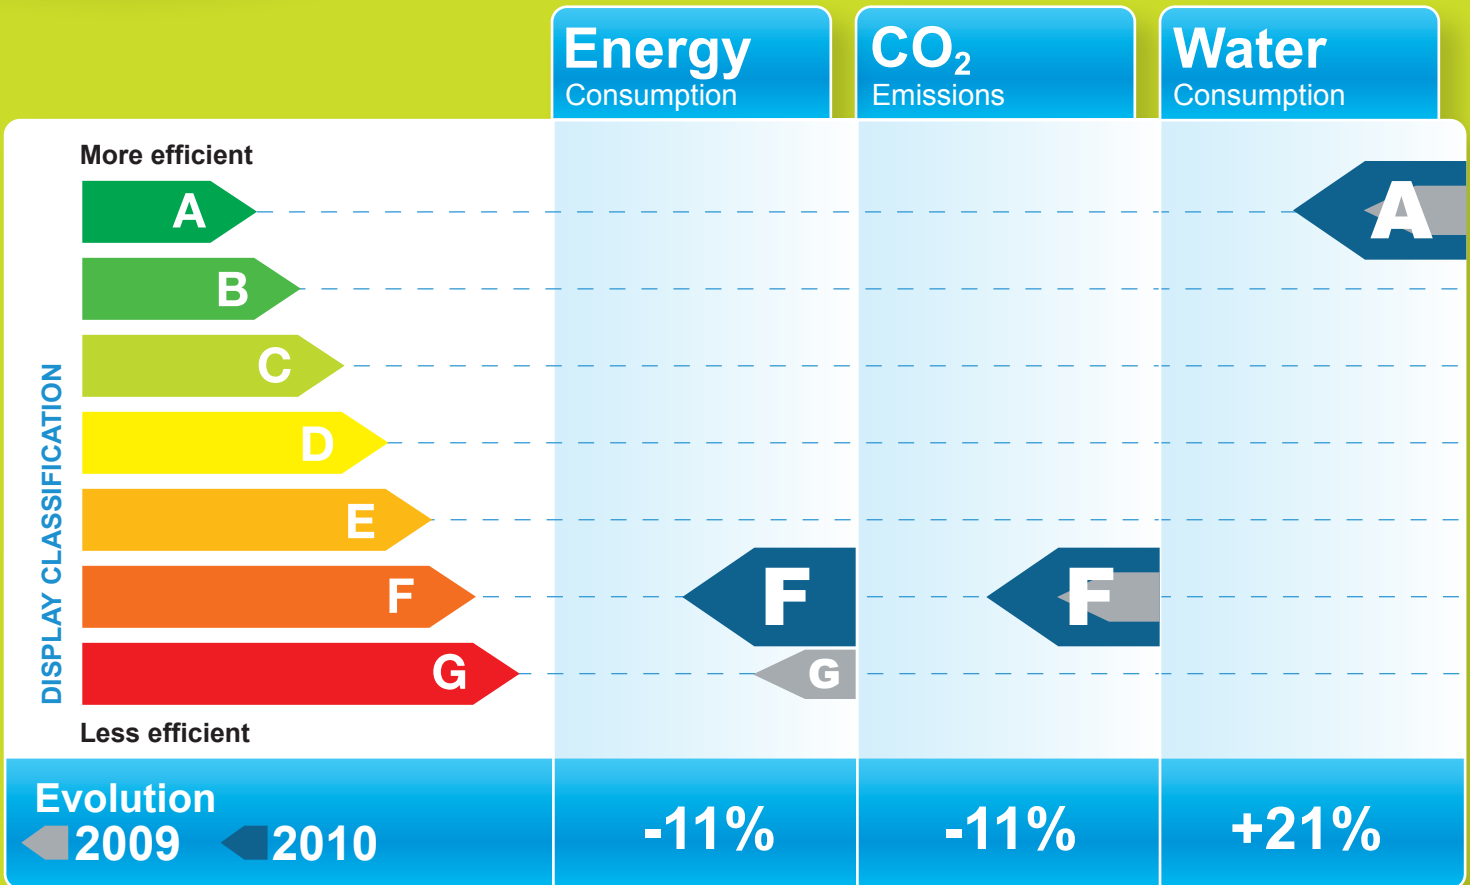

Stony Stratford Library

How does this building compare?

Category: Administrative
Operating hours: 2400h

Area: 568m²

What solutions have been implemented?