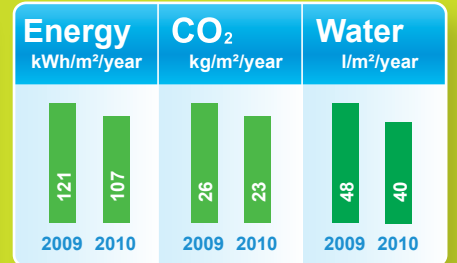

Graphic Design: www.tuttyquant.net