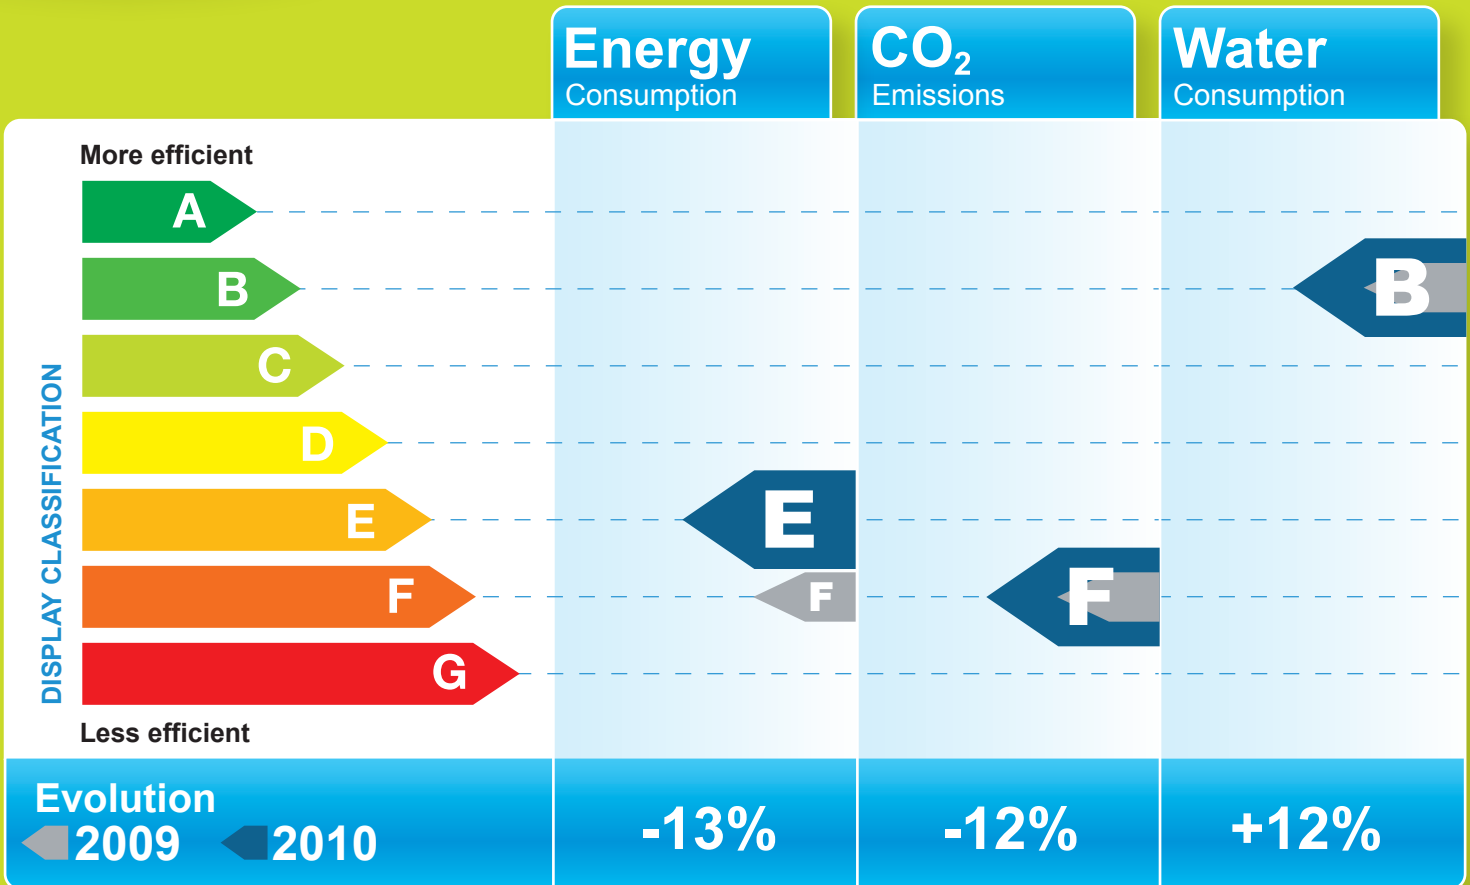

MK Music Centre

How does this building compare?

Category: Administrative
Operating hours: 2600h

Area: 703m²

What solutions have been implemented?