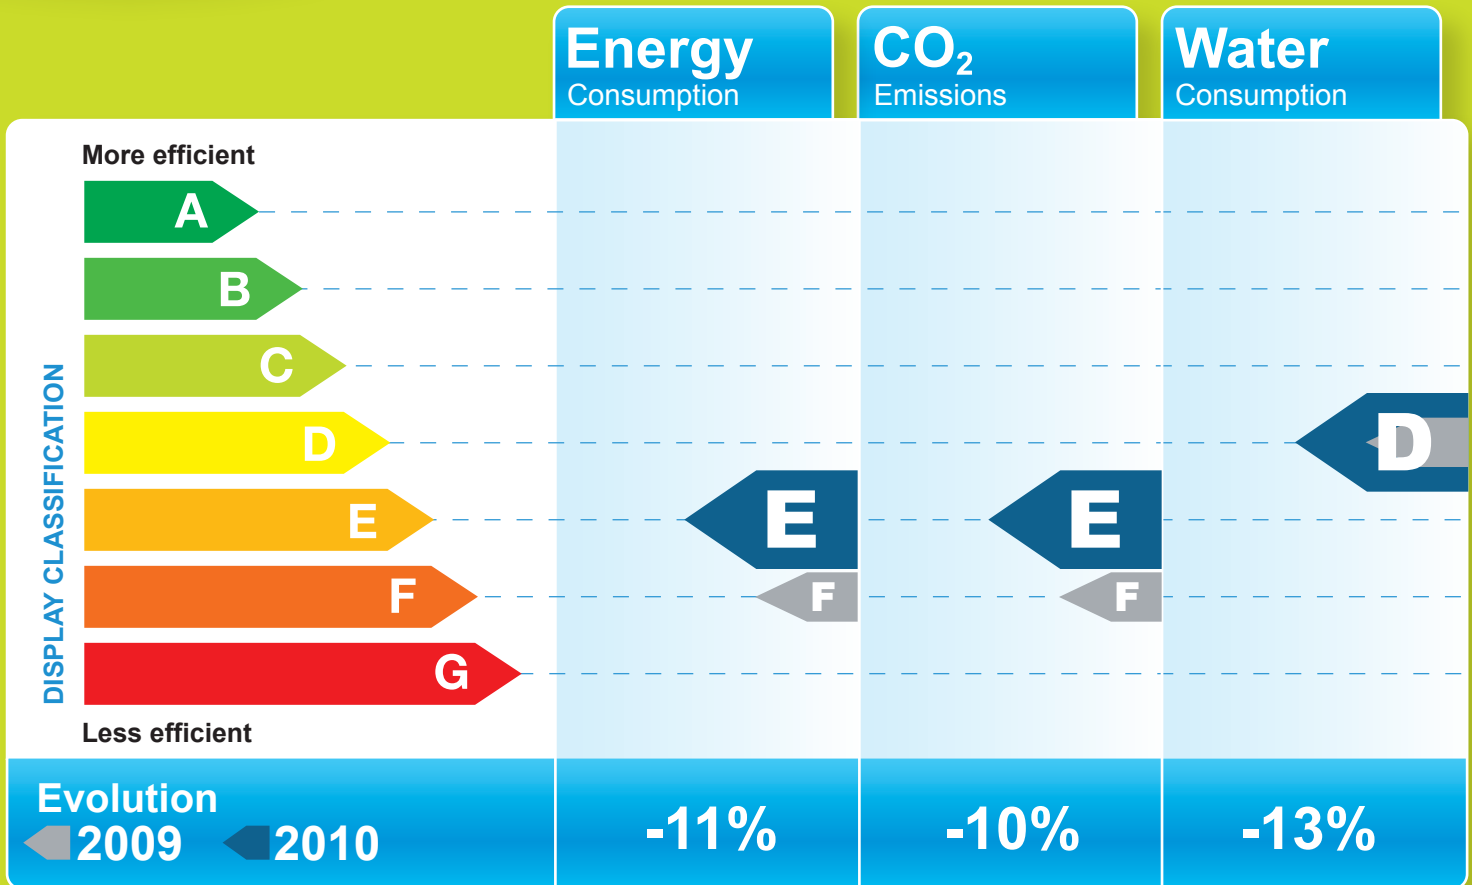

# White Spire School

## How does this building compare?

Category:  
Operating hours: 3120h

Area: 2293 m<sup>2</sup>

**What solutions have been implemented?**