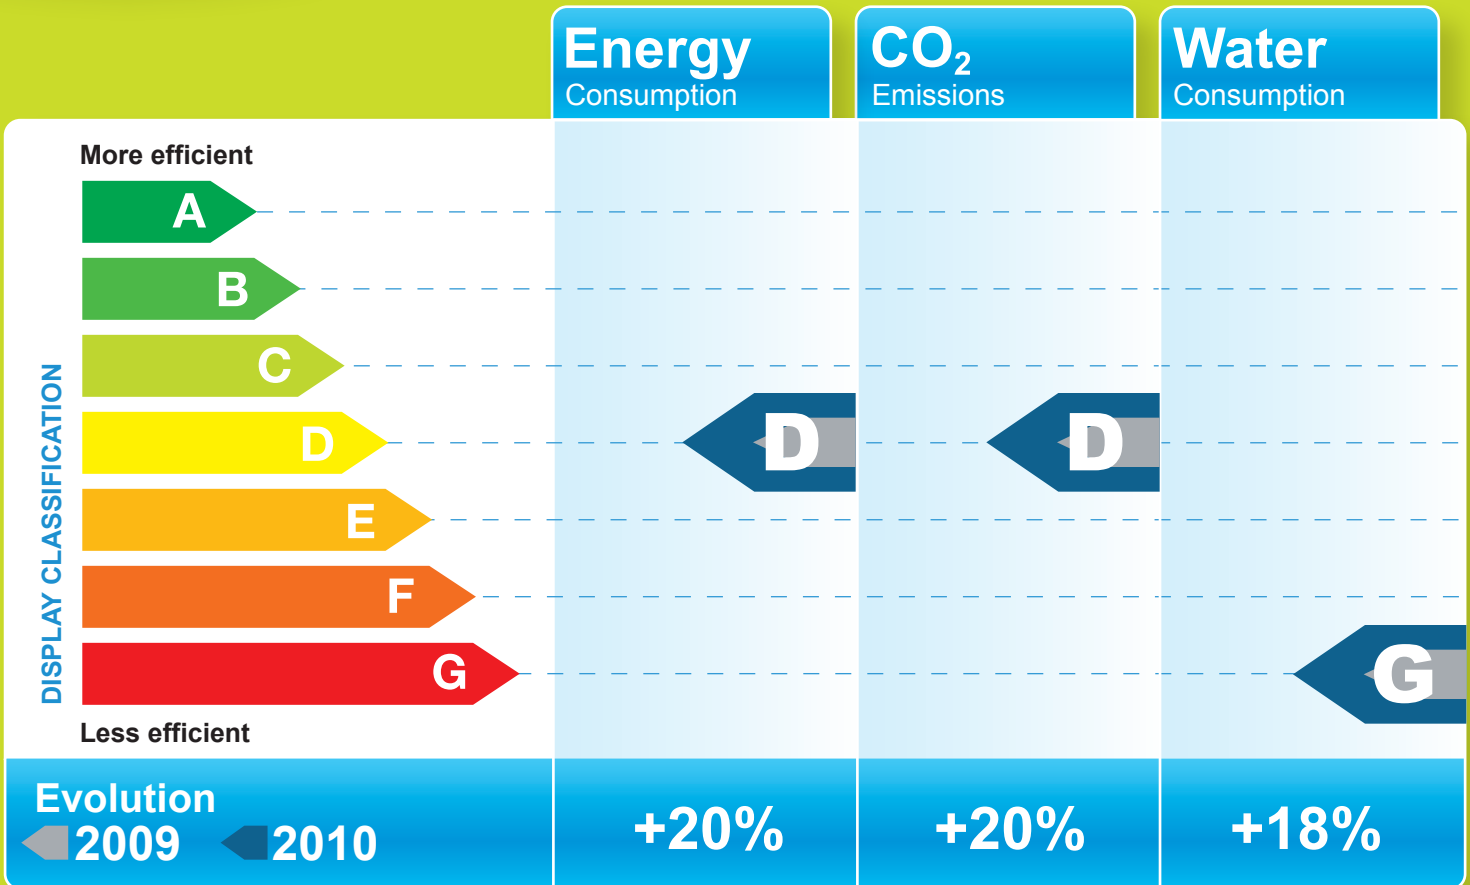

## How does this building compare?

Category:  
Operating hours: 2600h

Area: 2324 m<sup>2</sup>