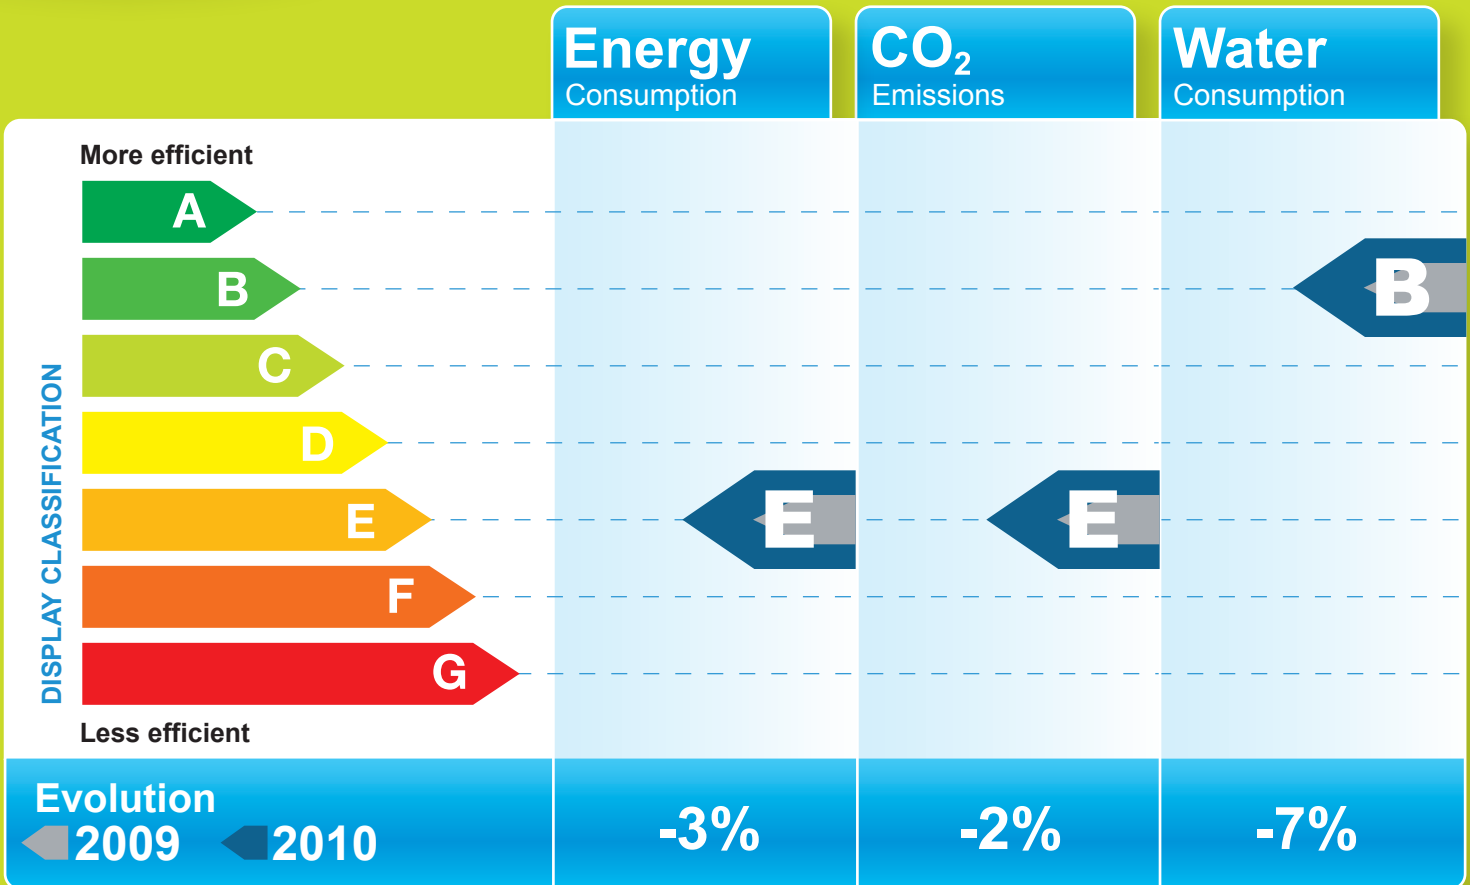

Knowles Primary School

How does this building compare?

Category:
Operating hours: 3120h

Area: 2461 m²

What solutions have been implemented?