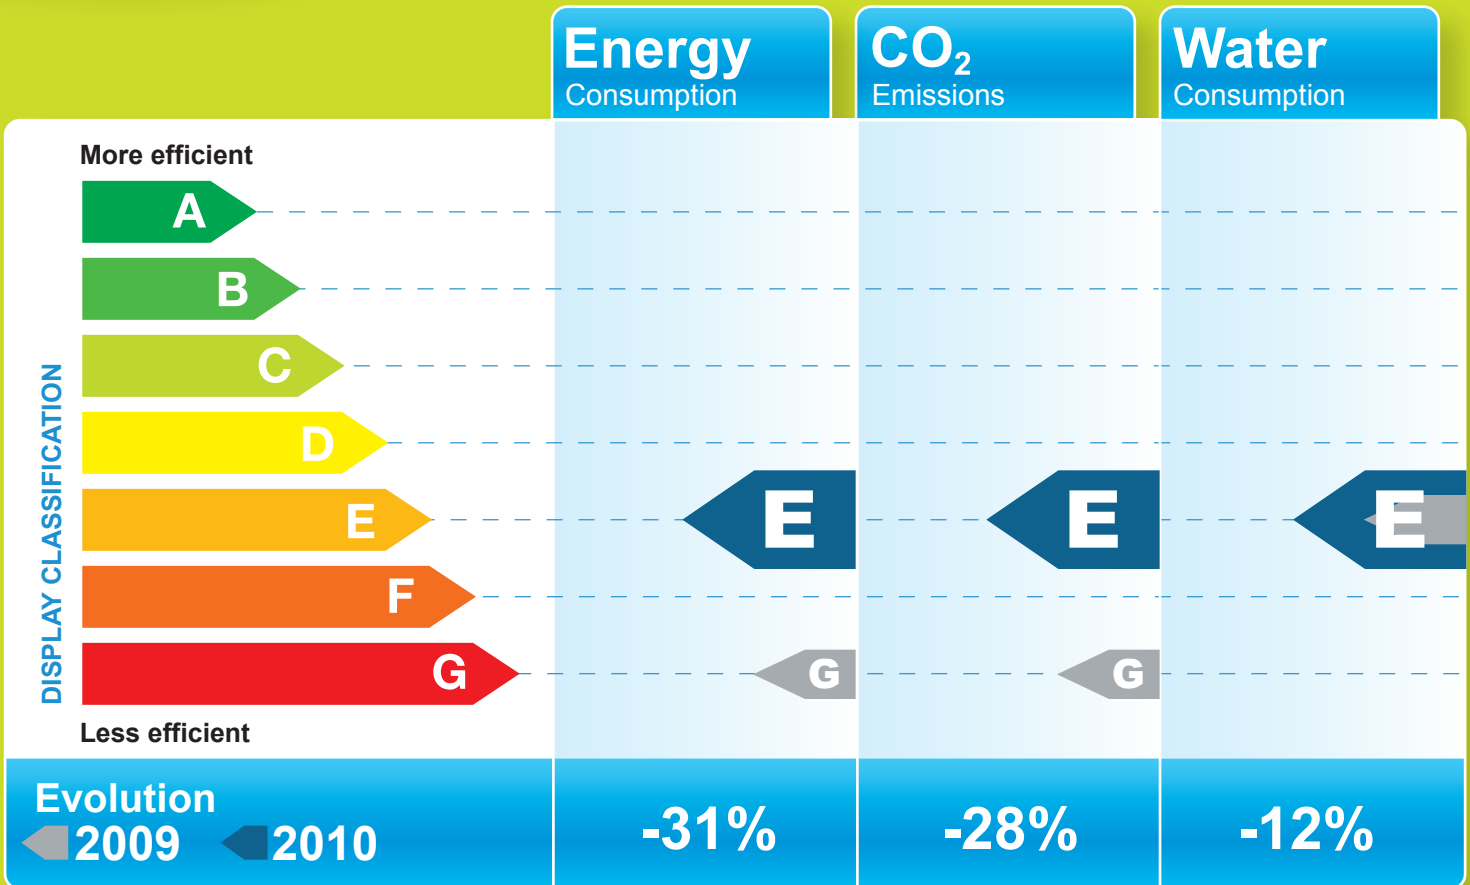

Germander Park School

How does this building compare?

Category:
Operating hours: 2600h

Area: 848 m²

What solutions have been implemented?