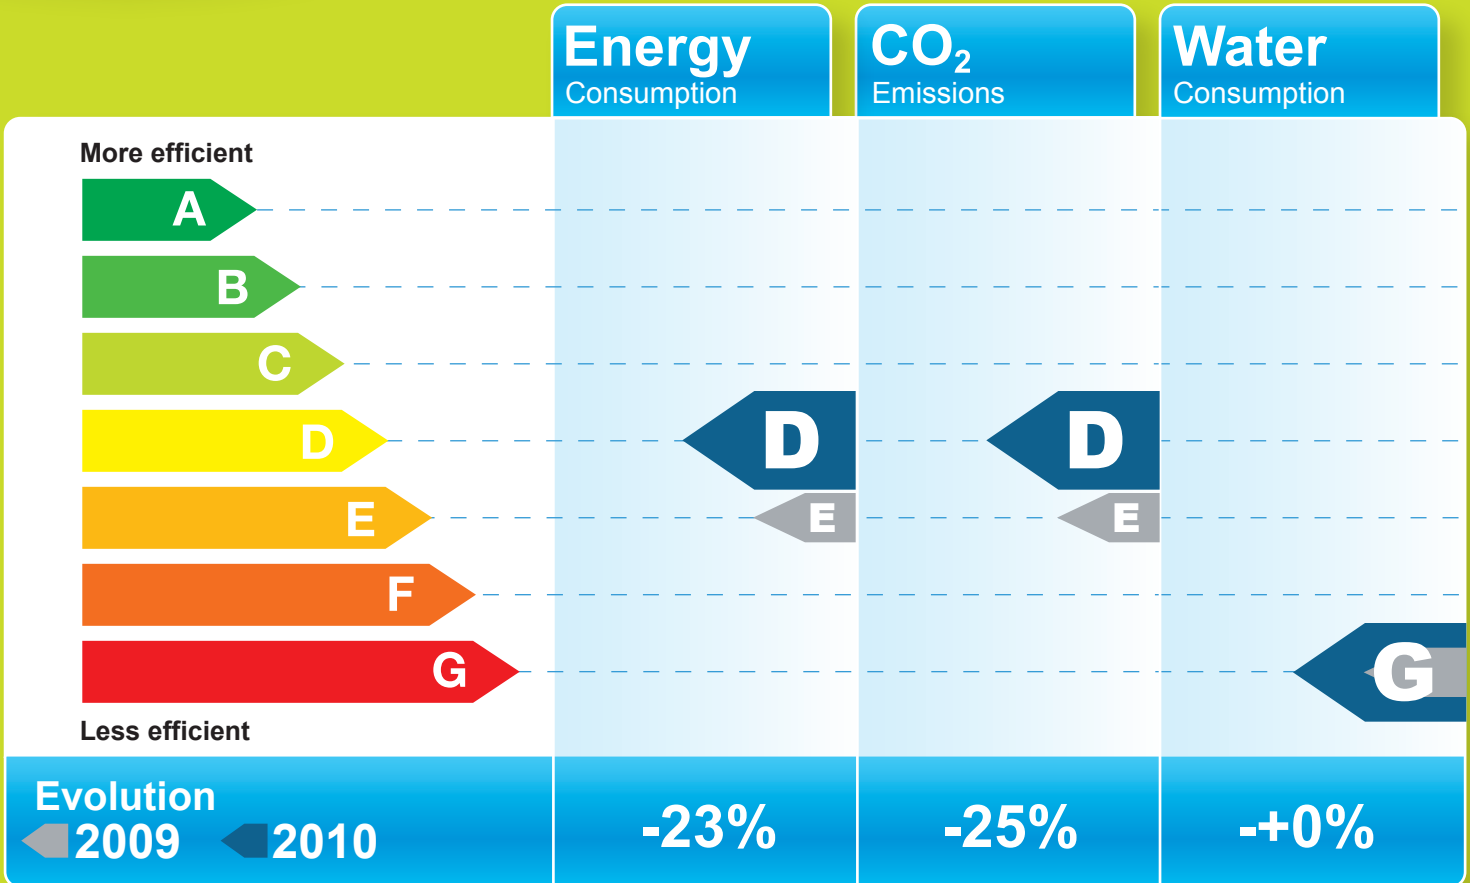

Radcliffe School

How does this building compare?

Category:
Operating hours: 2340h

Area: 10006m²

What solutions have been implemented?

The school has refurbished two of its three boiler rooms with new condensing boilers, summer domestic hot water heaters and a new Building Management System.