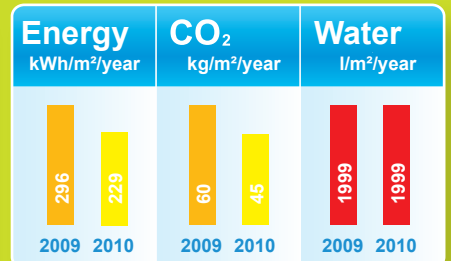

Milton Keynes Council

Environment Directorate
Jeremy DRAPER

Tel +44 01908 252652

jeremy.draper@milton-keynes.gov.uk

energycities

www.display-campaign.org