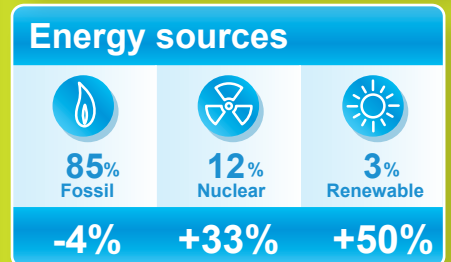

Radcliffe School

How does this building compare?

Category:
Operating hours: 2340h

Area: 10006m²

What solutions have been implemented?

The school has refurbished two of its three boiler rooms with new condensing boilers, summer domestic hot water heaters and a new Building Management System.

Gas saving of £18,139

Milton Keynes Council

Environment Directorate
Jeremy DRAPER

Tel +44 01908 252652

jeremy.draper@milton-keynes.gov.uk

energycities

www.display-campaign.org