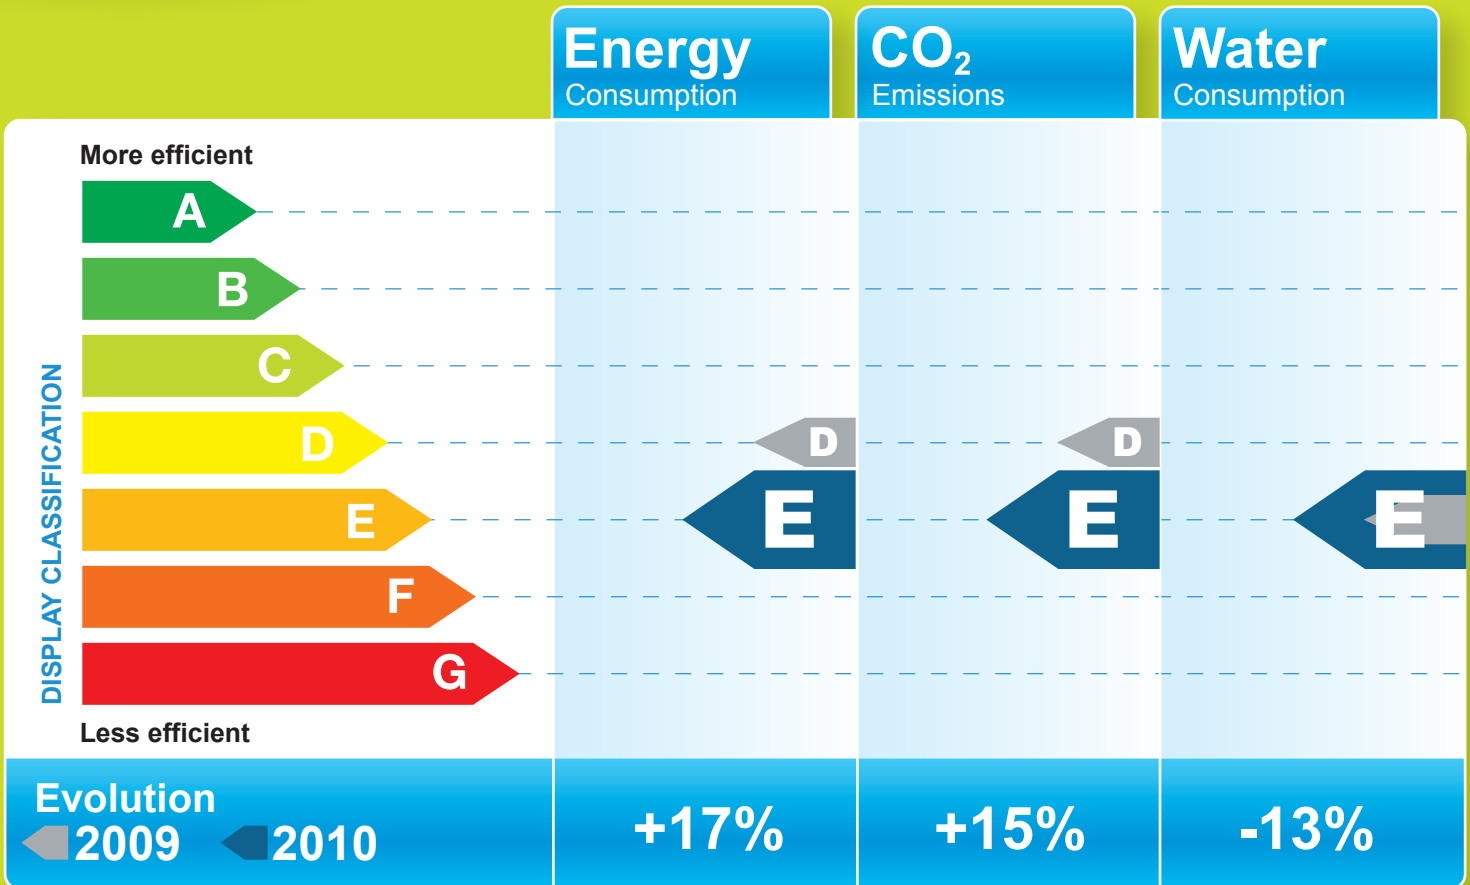

Tickford Park Primary School

How does this building compare?

Category: General school
Operating hours: 9100h

Area: 3416m²

What solutions have been implemented?